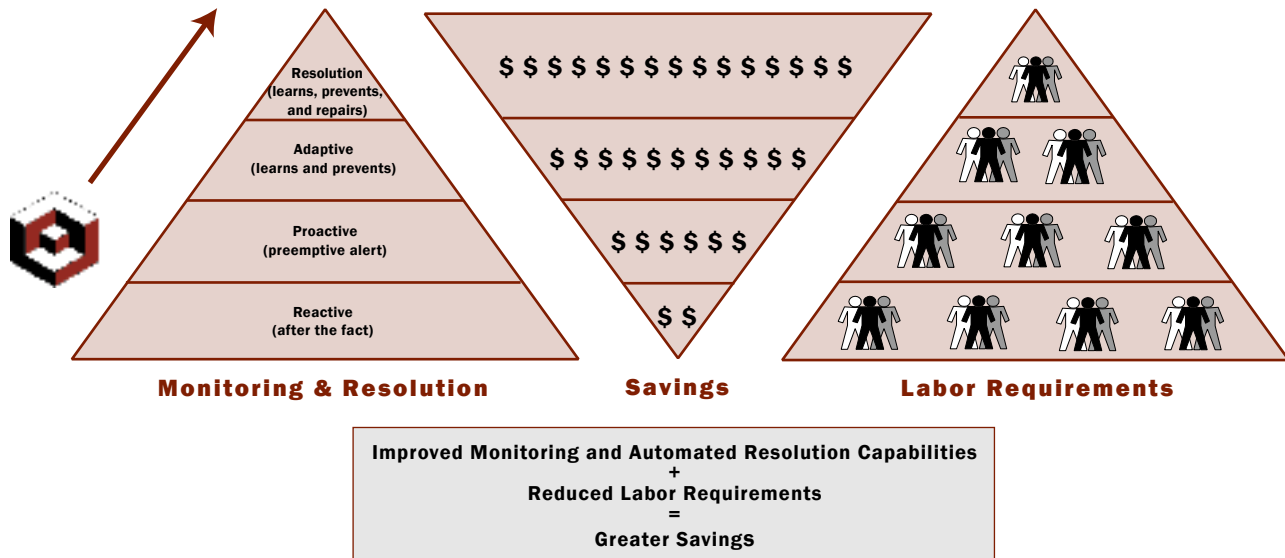

**Our Value Proposition**

With the increasing importance of providing consistently high levels of service while drawing upon a limited pool of resources, IT departments are forced to explore alternative options to achieve their business objectives. Outsourcing Support Services has become an increasingly viable option for IT departments struggling to control their budgets while providing the level of service necessary to meet their clients' demands.

Absolute Performance was created to provide a combination of cost-effective solutions for companies requiring consistent reliability and peak performance from their mission critical systems, as well as expert services that companies cannot obtain on their own.

**Benefits:**

- A customer-focused solution to your production support needs
- A cost-effective solution
- Higher System Availability
- Production systems monitored and maintained by
- experts instead of your junior staff
- Expert production architecture design
- Disaster recovery focus
- Experience to know what works and what doesn't
- Experts in capacity planning
- Experts in system failover design